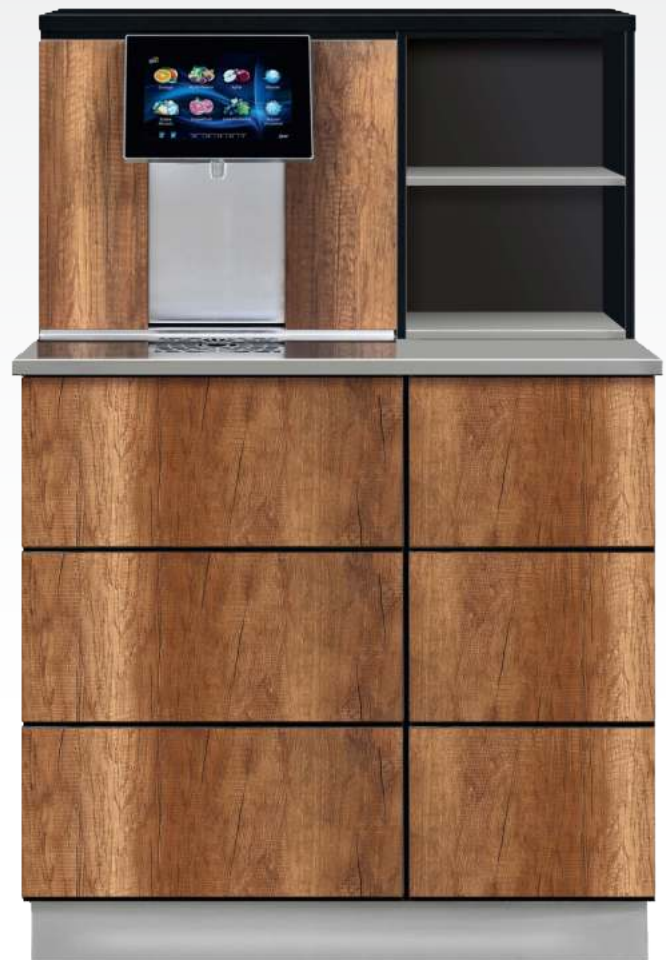

MORE SPACE MORE FREEDOM

Freedom S is the new elegant solution that makes you independent. With its own water supply, optionally with high hygienic safety through UV-C and plenty of space in the base cabinet and side parts, you have everything you need to serve delicious drinks wherever you want!

- Full active touch 10"
- 4 juices to choose from
- Chilled water (+ CO2 optional)
- Space for 4 x 10 l Bib
- Watertank 50 l
- UV-C Disinfection (optional)
- Cabinet for glasses (optional)
- Drip tray, optionally with tank + monitoring
- continuous cooling 28 lt/h
- 6 standard front designs to choose from (like JUICI ID)
- Hidden lockable stable wheels
- Dimensions H x W x D: 1400 x 800 x 600 mm

Freedom S with JUICI ID M 4 still (example)

Art. No	Description
frucB0811Jl	JUICI ID M 4 still
edID167	FREEDOM S Base cabinet
ed1010	UV-C Hygiene
fruc1068	Cabinet for glasses

Standard designs:

Polar Oak
(bright wood)